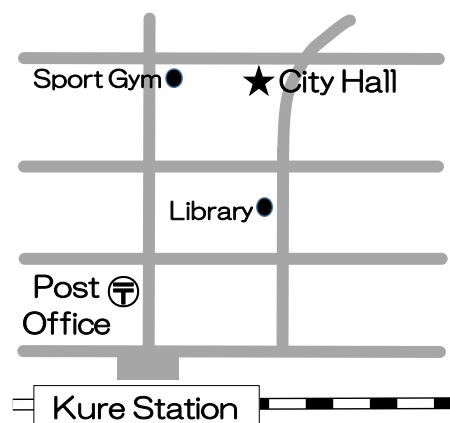

**Let's enjoy learning Japanese  
and chatting together!!**

**Every Sunday**

**When** 2:00~3:30 PM

**Where** 4-1-6 Chuo Kure-city

Kure City Hall 1F

International center

Admission free!

こんにちは!